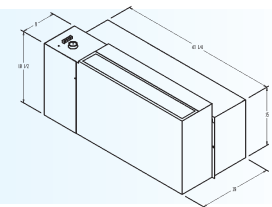

EZ SERIES C7

41 1/4" W, 18 1/2" H, 19" D

Replaces the Friedrich CM701

- Available 7000; 9000; 12000; 15000
- Available in 115 volt, 208/230 volt, 277 volt