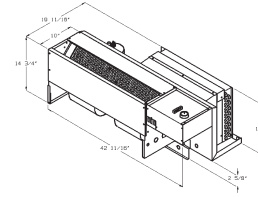

EZ SERIES EK

42 11/16" W, 14 3/4" H, 19 11/16" D

Replaces the Singer KS (EK)

- Available in 9500; 12000; 15000 BTUH cooling
- Available in 208/230 volt and 277 volt