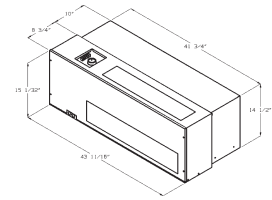

OTHER MANUFACTURED UNITS

Replacements and New Construction

EZ SERIES 5R

43 11/16" W, 15 1/13" H, 18 3/4" D

Replaces the Ice-Cap 5R unit

- Unit only available
- Available 9500; 12000; 15000 BTUH Cooling
- Available in 115 volt, 208/230 volt, 277 volt
- Available cooling only, hydronic or electric heat