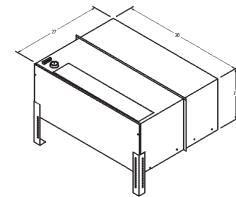

EZ SERIES CC

48" W, 21" H, 20 1/2" D

Replaces the Slant Fin CC unit

- Must order room cabinet and hydronic coil with unit (if Hyd.)
- Available in 9500; 12000; 15000 BTUH cooling
- Available in Electric heat and Hydronic heat