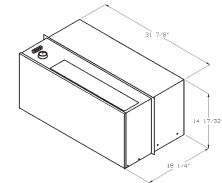

Note: Do not upgrade BTUH size from 12,000 to 15,000 because the interior dimensions of the 15,000 unit is larger.

EZ SERIES RY

31 7/8" W, 14 17/32" H, 18 1/4" D

Replaces the Zoneaire RY unit

- Available in 9500 and 12,000 BTUH cooling
- Available in 115 volt, 208/230 volt
- Available in push button control only