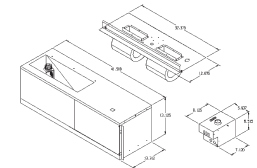

EZ SERIES N4

41 1/2" W, 13 1/8" H, 13 3/16" D

Replaces the Dunham Bush Newport IV unit

- Available in 9500; 12000;
- Available in 208/230 volt, 277 volt
- Must order a complete unit, cooling chassis fan deck assembly and control box