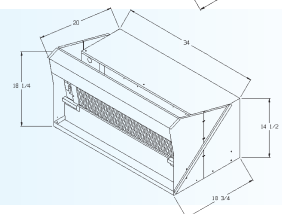

EZ SERIES CY

34" W, 18 1/4" H, 20" D

Replaces the Chrysler

- Available cooling chassis only, with field hard wire connections.
- Available 208/230 volt
- Available to work with existing heat section

EZ SERIES EK