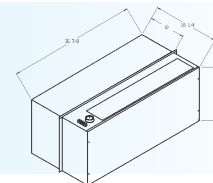

EZ SERIES SC

35 7/8" W, 15" H, 18 1/4" D

Replaces the Zoneaire SC unit

- Available in 9500; 12000; 15000; 18000
- Available in 115 volt, 208/230 volt, 277 volt
- Available in cooling only, electric heat, hydronic heat
- Wall sleeve/cabinet front panel and louver available.