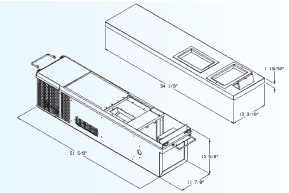

EZ SERIES AM

54 1/8" W, 12 5/8" H, 13 3/16" D

Replaces the Amana Coffin unit

- Unit only available, comes with top cabinet and grilles
- Available in 12000, 15000 BTUH Cooling
- Available 208/230 volt
- Available cooling only