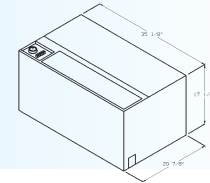

EZ SERIES FM

35 1/8" W, 17 1/4" H, 20 7/8" D

Replaces the Slant Fin FM unit

- Available in 9500; 12000; 15000 BTUH cooling
- Available in 115 volt, 208/230 volt and 277 volt