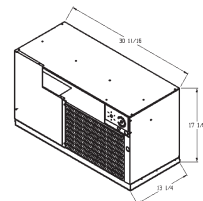

EZ SERIES CT

30 11/16" W, 17 1/8" H, 13 1/4" D

Replaces the Keeprite (CANADA) unit

- Available in only 9500 BTUH cooling
- Available in 115 volt, 208/230 volt, 277 volt
- New front panel must be ordered with each unit.