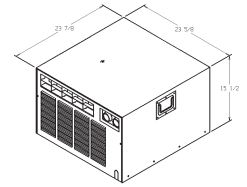

EZ SERIES AT

23 5/8" W, 15 1/2" H, 23 7/8" D

Replaces A/C units for specified dimensions

- Available 9500 and 12000 BTUH cooling
- Available 115 volt and 208/230 volt
- Cooling only