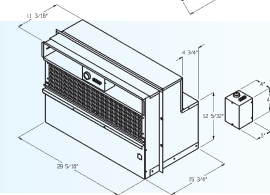

EZ SERIES IT

29 5/16" W, 20 1/2" H, 15 3/4" D
32" W, 20 1/2" H, 15 3/6" D

Replaces the Integrity unit

- Available in 9500, 12000, 15000, BTUH
- Available in 115 volt, 208/230 volt and 277 volt
- Available with front controls or remote control box with harness