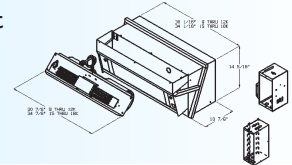

EZ SERIES NR

34 1/16" W, 14 5/16" H, 10 7/8" D

Replaces the Nesbitt Modular Roommate unit

- Available 9500; 12000; 15000 BTUH cooling
- Available in 208/230 volt, 277 volt
- Flat top and sloped room cabinet available

Note: Do not upgrade BTUH size from 12,000 to 15,000 because the interior dimensions of the 15,000 unit is larger.