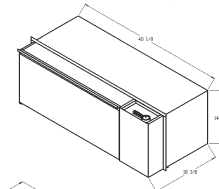

EZ SERIES IT

29 5/16" W, 20 1/2" H, 15 3/4" D
32" W, 20 1/2" H, 15 3/6" D

Replaces the Integrity unit

- Available in 9500, 12000, 15000, BTUH
- Available in 115 volt, 208/230 volt and 277 volt
- Available with front controls or remote control box with harness