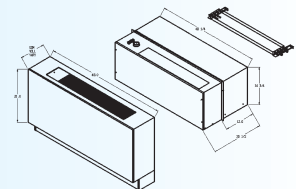

EZ SERIES CC

48" W, 21" H, 20 1/2" D

Replaces the Slant Fin CC unit

- Must order room cabinet and hydronic coil with unit (if Hyd.)
- Available in 9500; 12000; 15000 BTUH cooling
- Available in Electric heat and Hydronic heat