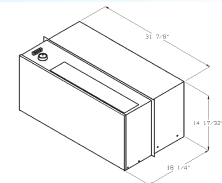

Note: Do not upgrade BTUH size from 12,000 to 15,000 because the interior dimensions of the 15,000 unit is larger.

EZ SERIES RY

31 7/8" W, 14 17/32" H, 18 1/4" D

Replaces the Zoneaire RY unit

- Available in 9500 and 12,000 BTUH cooling
- Available in 115 volt, 208/230 volt
- Available in push button control only