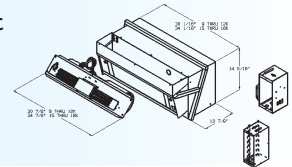

EZ SERIES NR

34 1/16" W, 14 5/16" H, 10 7/8" D

Replaces the Nesbitt Modular Roommate unit

- Available 9500; 12000; 15000 BTUH cooling
- Available in 208/230 volt, 277 volt
- Flat top and sloped room cabinet available

Note: Do not upgrade BTUH size from 12,000 to 15,000 because the interior dimensions of the 15,000 unit is larger.