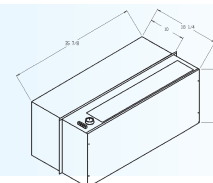

EZ SERIES SC

35 7/8" W, 15" H, 18 1/4" D

Replaces the Zoneaire SC unit

- Available in 9500; 12000; 15000; 18000
- Available in 115 volt, 208/230 volt, 277 volt
- Available in cooling only, electric heat, hydronic heat
- Wall sleeve/cabinet front panel and louver available.