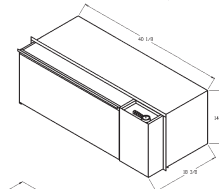

EZ SERIES IT

29 5/16" W, 20 1/2" H, 15 3/4" D
32" W, 20 1/2" H, 15 3/6" D

Replaces the Integrity unit

- Available in 9500, 12000, 15000 BTUH
- Available in 115 volt, 208/230 volt and 277 volt
- Available with front controls or remote control box with harness