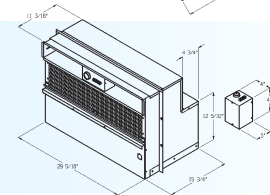

EZ SERIES IT

29 5/16" W, 20 1/2" H, 15 3/4" D
32" W, 20 1/2" H, 15 3/6" D

Replaces the Integrity unit

- Available in 9500, 12000, 15000 BTUH
- Available in 115 volt, 208/230 volt and 277 volt
- Available with front controls or remote control box with harness