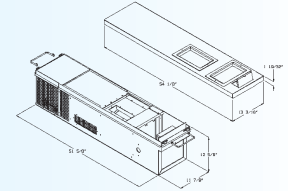

EZ SERIES AM

54 1/8" W, 12 5/8" H, 13 3/16" D

Replaces the Amana Coffin unit

- Unit only available, comes with top cabinet and grilles
- Available in 12000, 15000 BTUH Cooling
- Available 208/230 volt
- Available cooling only