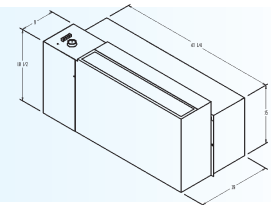

EZ SERIES C7

41 1/4" W, 18 1/2" H, 19" D

Replaces the Friedrich CM701

- Available 7000; 9000; 12000; 15000
- Available in 115 volt, 208/230 volt, 277 volt