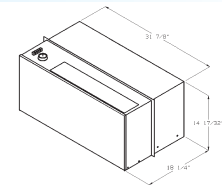

Note: Do not upgrade BTUH size from 12,000 to 15,000 because the interior dimensions of the 15,000 unit is larger.

EZ SERIES RY

31 7/8" W, 14 17/32" H, 18 1/4" D

Replaces the Zoneaire RY unit

- Available in 9500 and 12,000 BTUH cooling
- Available in 115 volt, 208/230 volt
- Available in push button control only