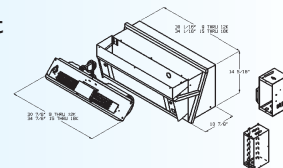

EZ SERIES NR

34 1/16" W, 14 5/16" H, 10 7/8" D

Replaces the Nesbitt Modular Roommate unit

- Available 9500; 12000; 15000 BTUH cooling
- Available in 208/230 volt, 277 volt
- Flat top and sloped room cabinet available

Note: Do not upgrade BTUH size from 12,000 to 15,000 because the interior dimensions of the 15,000 unit is larger.