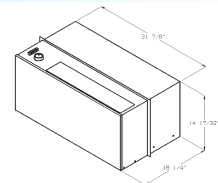

Note: Do not upgrade BTUH size from 12,000 to 15,000 because the interior dimensions of the 15,000 unit is larger.

EZ SERIES RY

31 7/8" W, 14 17/32" H, 18 1/4" D

Replaces the Zoneaire RY unit

- Available in 9500 and 12,000 BTUH cooling
- Available in 115 volt, 208/230 volt
- Available in push button control only