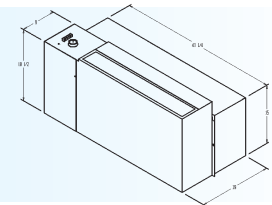

EZ SERIES C7

41 1/4" W, 18 1/2" H, 19" D

Replaces the Friedrich CM701

- Available 7000; 9000; 12000; 15000
- Available in 115 volt, 208/230 volt, 277 volt