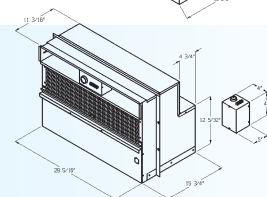

- Available in 9500; 12000; 15000 BTUH cooling
- Available in 115 volt, 208/230 volt and 277 volt

EZ SERIES GE

40 1/8" W, 14 3/8" H, 18 3/8" D

Replaces the GE Flat Top only (custom)

- Available in 9500; 12000; 15000 BTUH cooling
- Available in 208/230 volt, 277 volt
- Flat top only, cooling with electric heat

EZ SERIES IT

29 5/16" W, 20 1/2" H, 15 3/4" D
32" W, 20 1/2" H, 15 3/6" D

Replaces the Integrity unit

- Available in 9500, 12000, 15000, BTUH
- Available in 115 volt, 208/230 volt and 277 volt
- Available with front controls or remote control box with harness