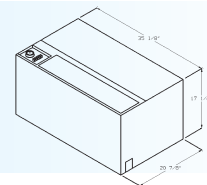

EZ SERIES FM

35 1/8" W, 17 1/4" H, 20 7/8" D

Replaces the Slant Fin FM unit

- Available in 9500; 12000; 15000 BTUH cooling
- Available in 115 volt, 208/230 volt and 277 volt