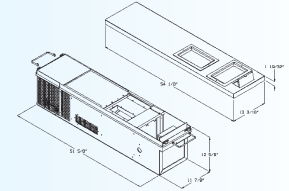

EZ SERIES AM

54 1/8" W, 12 5/8" H, 13 3/16" D

Replaces the Amana Coffin unit

- Unit only available, comes with top cabinet and grilles
- Available in 12000, 15000 BTUH Cooling
- Available 208/230 volt
- Available cooling only