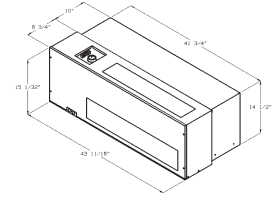

OTHER MANUFACTURED UNITS

Replacements and New Construction

EZ SERIES 5R

43 11/16" W, 15 1/13" H, 18 3/4" D

Replaces the Ice-Cap 5R unit

- Unit only available
- Available 9500; 12000; 15000 BTUH Cooling
- Available in 115 volt, 208/230 volt, 277 volt
- Available cooling only, hydronic or electric heat