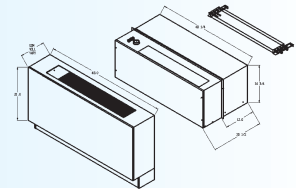

EZ SERIES CC

48" W, 21" H, 20 1/2" D

Replaces the Slant Fin CC unit

- Must order room cabinet and hydronic coil with unit (if Hyd.)
- Available in 9500; 12000; 15000 BTUH cooling
- Available in Electric heat and Hydronic heat