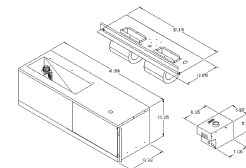

EZ SERIES N4

41 1/2" W, 13 1/8" H, 13 3/16" D

Replaces the Dunham Bush Newport IV unit

- Available in 9500; 12000;
- Available in 208/230 volt, 277 volt
- Must order a complete unit, cooling chassis fan deck assembly and control box