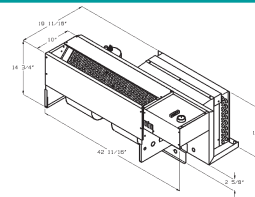

EZ SERIES EK

42 11/16" W, 14 3/4" H, 19 11/16" D

Replaces the Singer KS (EK)

- Available in 9500; 12000; 15000 BTUH cooling
- Available in 208/230 volt and 277 volt