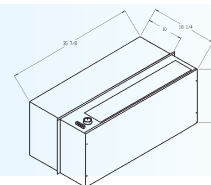

EZ SERIES SC

35 7/8" W, 15" H, 18 1/4" D

Replaces the Zoneaire SC unit

- Available in 9500; 12000; 15000; 18000
- Available in 115 volt, 208/230 volt, 277 volt
- Available in cooling only, electric heat, hydronic heat
- Wall sleeve/cabinet front panel and louver available.