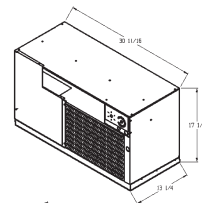

EZ SERIES CT

30 11/16" W, 17 1/8" H, 13 1/4" D

Replaces the Keeprite (CANADA) unit

- Available in only 9500 BTUH cooling
- Available in 115 volt, 208/230 volt, 277 volt
- New front panel must be ordered with each unit.