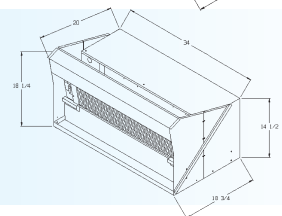

EZ SERIES CY

34" W, 18 1/4" H, 20" D

Replaces the Chrysler

- Available cooling chassis only, with field hard wire connections.
- Available 208/230 volt
- Available to work with existing heat section