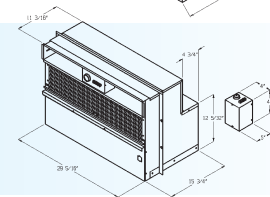

EZ SERIES IT

29 5/16" W, 20 1/2" H, 15 3/4" D
32" W, 20 1/2" H, 15 3/6" D

Replaces the Integrity unit

- Available in 9500, 12000, 15000, BTUH
- Available in 115 volt, 208/230 volt and 277 volt
- Available with front controls or remote control box with harness