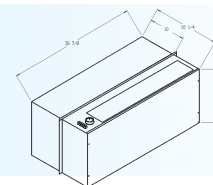

EZ SERIES SC

35 7/8" W, 15" H, 18 1/4" D

Replaces the Zoneaire SC unit

- Available in 9500; 12000; 15000; 18000
- Available in 115 volt, 208/230 volt, 277 volt
- Available in cooling only, electric heat, hydronic heat
- Wall sleeve/cabinet front panel and louver available.