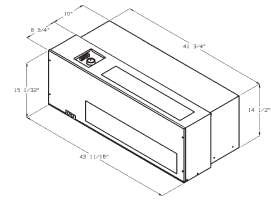

OTHER MANUFACTURED UNITS

Replacements and New Construction

EZ SERIES 5R

43 11/16" W, 15 1/13" H, 18 3/4" D

Replaces the Ice-Cap 5R unit

- Unit only available
- Available 9500; 12000; 15000 BTUH Cooling
- Available in 115 volt, 208/230 volt, 277 volt
- Available cooling only, hydronic or electric heat