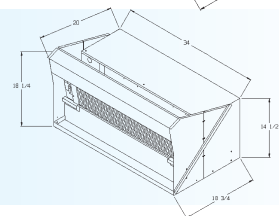

EZ SERIES CY

34" W, 18 1/4" H, 20" D

Replaces the Chrysler

- Available cooling chassis only, with field hard wire connections.
- Available 208/230 volt
- Available to work with existing heat section