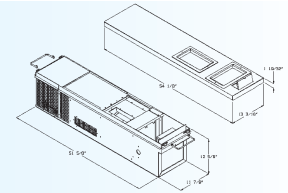

EZ SERIES AM

54 1/8" W, 12 5/8" H, 13 3/16" D

Replaces the Amana Coffin unit

- Unit only available, comes with top cabinet and grilles
- Available in 12000, 15000 BTUH Cooling
- Available 208/230 volt
- Available cooling only