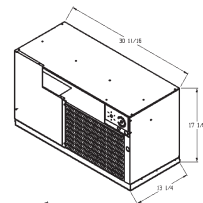

EZ SERIES CT

30 11/16" W, 17 1/8" H, 13 1/4" D

Replaces the Keeprite (CANADA) unit

- Available in only 9500 BTUH cooling
- Available in 115 volt, 208/230 volt, 277 volt
- New front panel must be ordered with each unit.