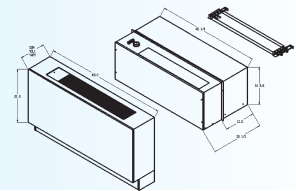

EZ SERIES CC

48" W, 21" H, 20 1/2" D

Replaces the Slant Fin CC unit

- Must order room cabinet and hydronic coil with unit (if Hyd.)
- Available in 9500; 12000; 15000 BTUH cooling
- Available in Electric heat and Hydronic heat