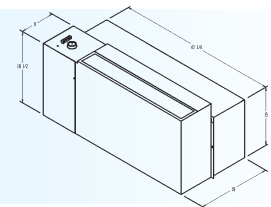

EZ SERIES C7

41 1/4" W, 18 1/2" H, 19" D

Replaces the Friedrich CM701

- Available 7000; 9000; 12000; 15000
- Available in 115 volt, 208/230 volt, 277 volt