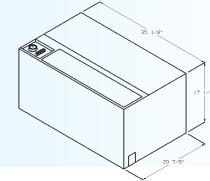

EZ SERIES FM

35 1/8" W, 17 1/4" H, 20 7/8" D

Replaces the Slant Fin FM unit

- Available in 9500; 12000; 15000 BTUH cooling
- Available in 115 volt, 208/230 volt and 277 volt