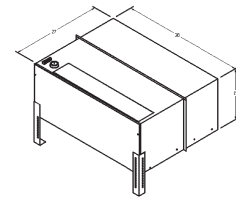

EZ SERIES CC

48" W, 21" H, 20 1/2" D

Replaces the Slant Fin CC unit

- Must order room cabinet and hydronic coil with unit (if Hyd.)
- Available in 9500; 12000; 15000 BTUH cooling
- Available in Electric heat and Hydronic heat